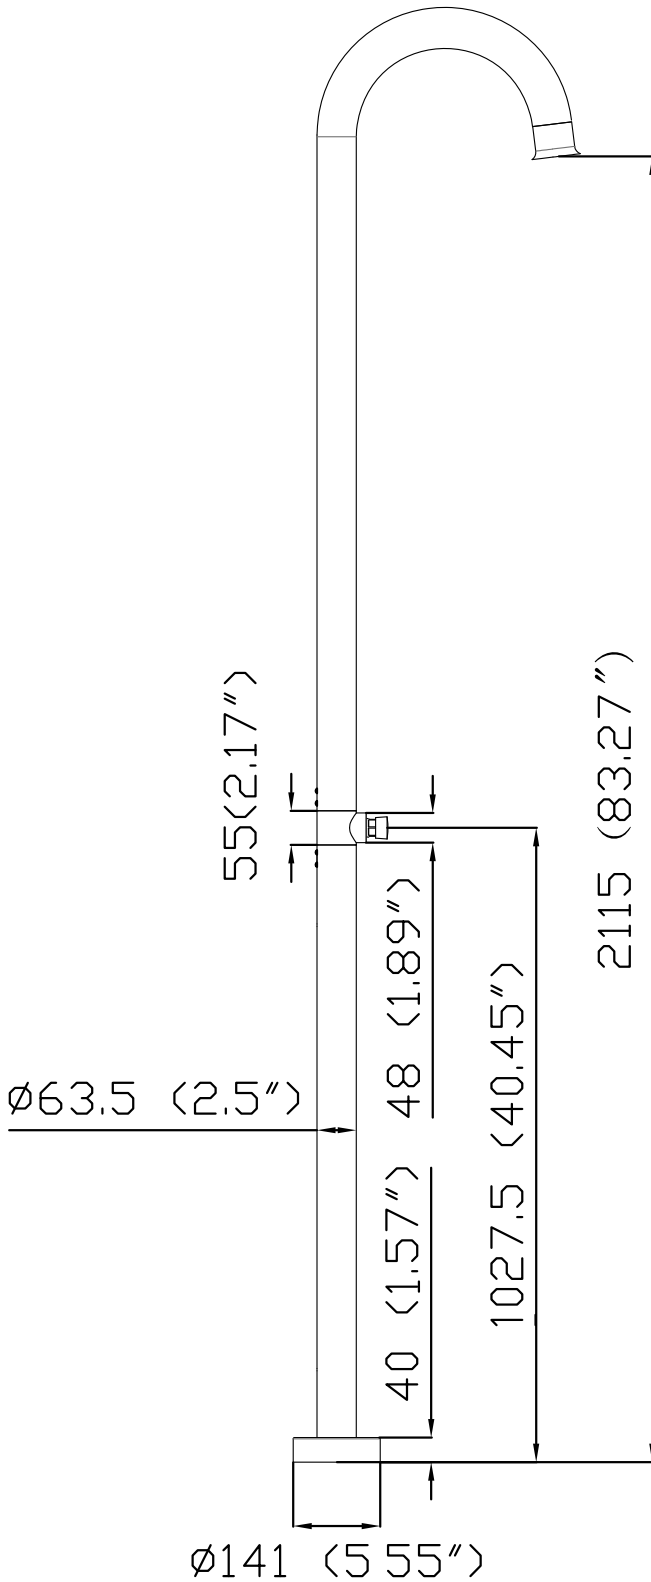

JEE-O original push

Article code:
 400-6000 (original-push-brushed)
 400-6080 (original-push-polished)
 Cartridge: time valve (10^{sec})
 Material: Stainless Steel r304
 Connection: nylon^(out)/epdm⁽ⁱⁿ⁾
 flexhose with brass swivel
 Flow of water 2l /3,2gal p/10^{sec}
 at 3bar presure
 Dimension package:
 L 158 x W 18 W 54 x H 16 cm
 L 62.2 x W 7.1 W 21.3 x H 6.3"
 Weight: 10,0 kg / 22.1 lbs
 Package weight: 2,0kg /4.40lbs
 Placing on a water-tight floor
 2 year warranty
 HS code: 84818011900

Notes: this shower has one hose. For mixed water the shower should be connect to an extern water facility, for example a thermostatic faucet.

UV radiation and extreme temperature can affect the color and structure of the JEE-O original surface.