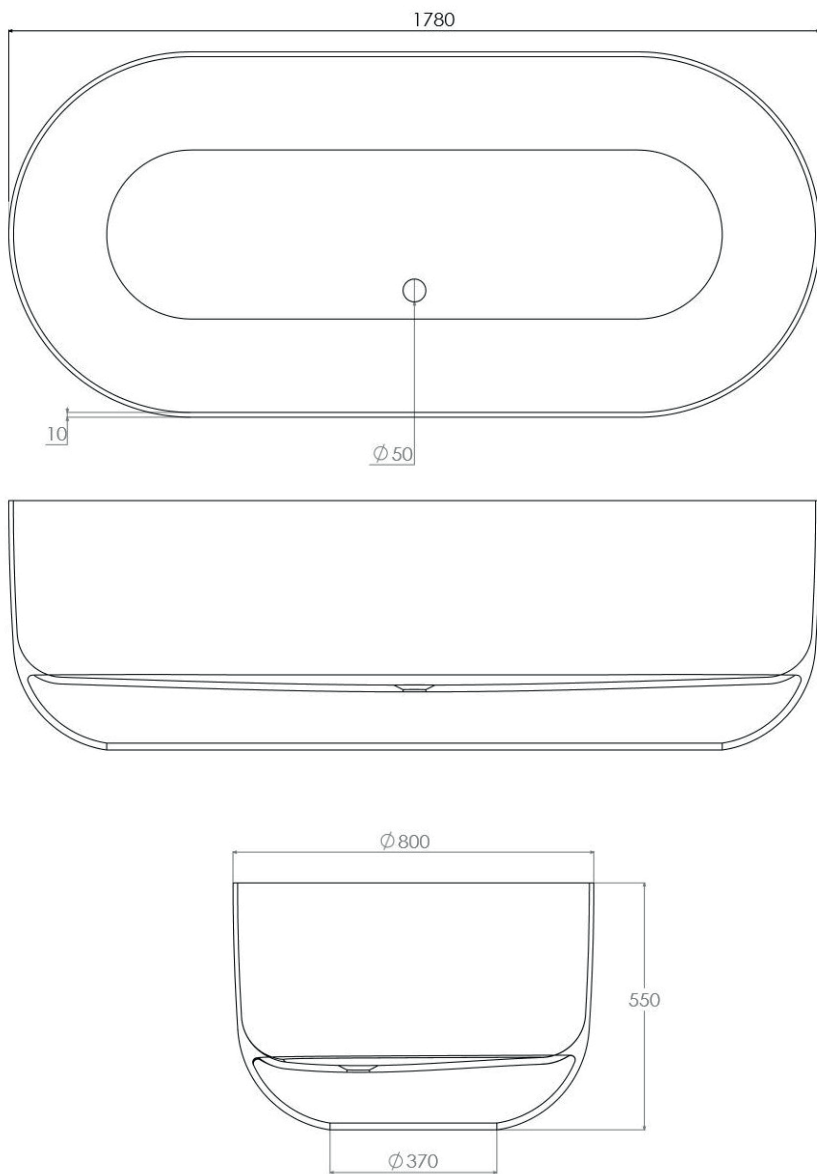

JEE-O flow bath specifications

Article code:

SBM069

● White DADOquartz

SBM069 - black

● Spray painted matt outside

SBM069 - green

● Spray painted matt outside

SBM069 - grey

● Spray painted matt outside

Material:

DADOquartz - Scratch & abrasion resistant

Waste diameter:

50mm

Waste to floor:

130mm

Dimensions:

L 1780 x W 800 x H 550 mm

Bathtub rim:

10-15mm

Note: cast products are subject to size variation of +/- 5 %

Dimension package:

L 1830 x W 850 x H 700 mm

Net weight:

102kg

Package weight:

48kg

UV stability:

6 / BSEN438

25 year warranty

HS code:

69109000