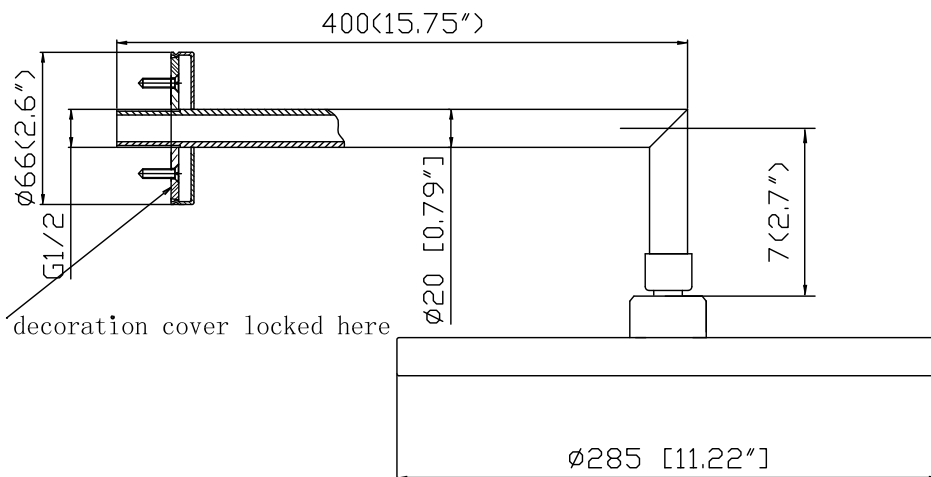

## JEE-O slimline wall

Article code :  
400-1200 (slimline-wall-brushed)  
400-1205 (slimline-wall-polished)  
Cartridge : no  
Material : Stainless Steel r304  
Dimension package :  
L 52 x W 15 x H 6 cm  
L 20.5 x W 5.9 x H 2.4"  
Weight : 0,66 kg / 1.46lbs  
Package weight : 0,3kg / 0.66lbs

To complete with:  
JEE-O slimline showerhead  
Article code :  
400-1000 (slimline-s-head-brushed)  
400-1005 (slimline-s-head-polished)  
Material : Stainless Steel r304  
Dimension package :  
L 31 x W 31 x H 14 cm  
L 12.2 x W 12.2 x H 5.5"  
Weight : 1,7 kg / 3.74lbs  
Package weight : 0,3kg / 0.66lbs